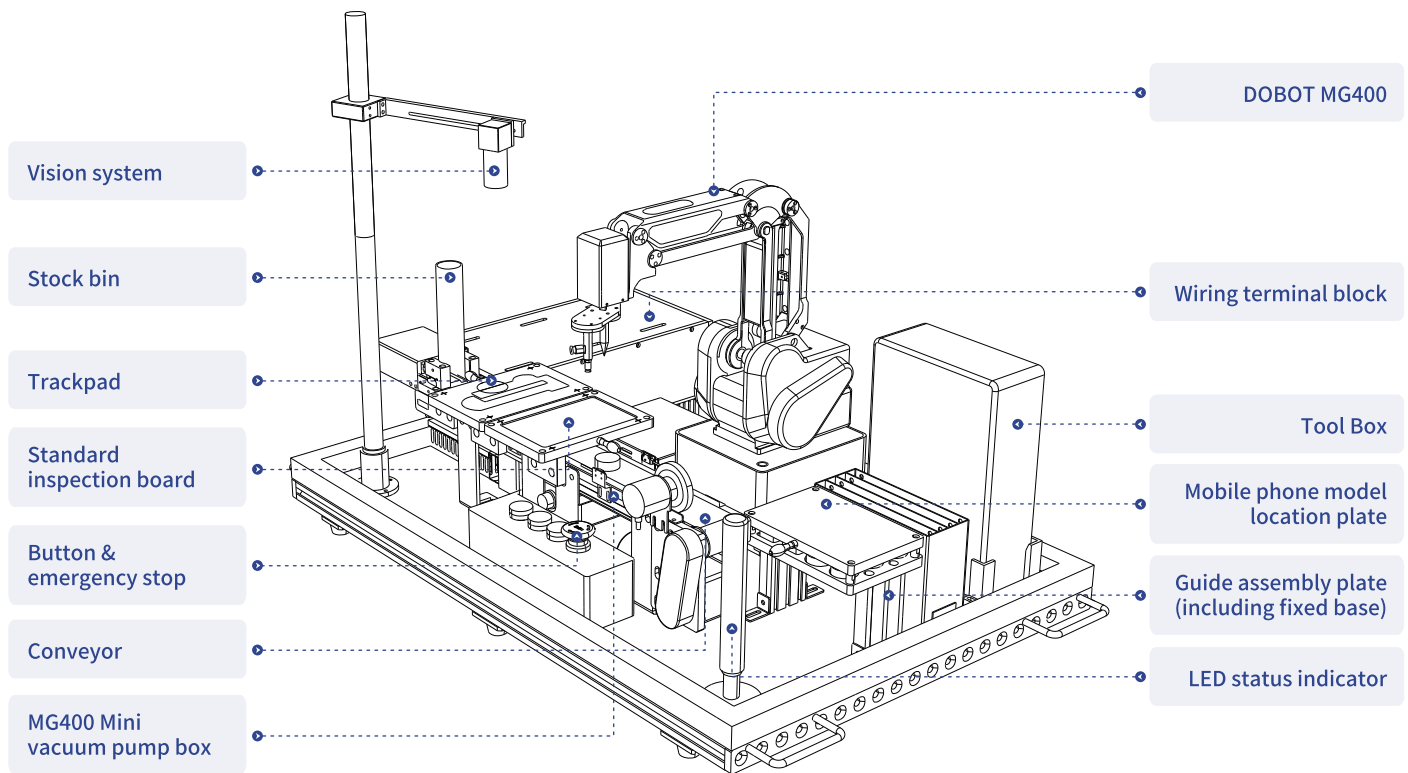

MG400 Robotic Training System Shipping List

Accessories

YJH-A ×1

Visual communication wire (IO wire) ×1

Tool Box

Charging barrel ×1
 Straight screwdriver ×1
 Phillips screwdriver ×1
 The end of the track pin ×1
 End of sucker (small head) ×1
 Eccentric flange at the end of film ×1
 Phone models ×1
 Hexagon wrench m4 ×1
 Hexagon wrench m5 ×1
 Spare parts for suckers ×1
 Through spare parts ×1

Red rectangular workpiece ×3
 White rectangular workpiece ×3
 Blue rectangular workpiece ×3
 Red circular workpieces ×3
 White circular workpieces ×3
 Blue circular workpieces ×3
 Strap (100) ×1
 Mobile phone Chips (6) ×1
 Screw ×1